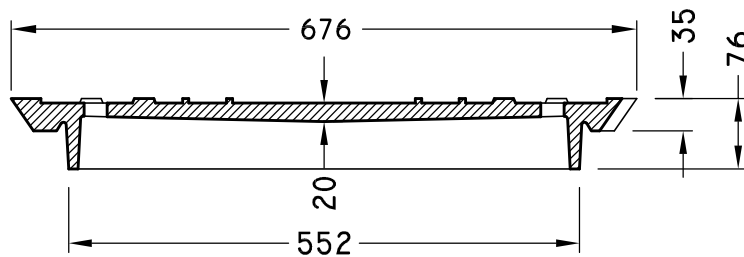

TF-67 LETHBRIDGE

TF-67CU

PLAN

SECTION

ISO 9001-2000 CERTIFIED

RATED FOR HS-20 LIVE LOAD

MEASUREMENTS IN MILLIMETERS

TROJAN INDUSTRIES INC.
CALGARY • EDMONTON, ALBERTA